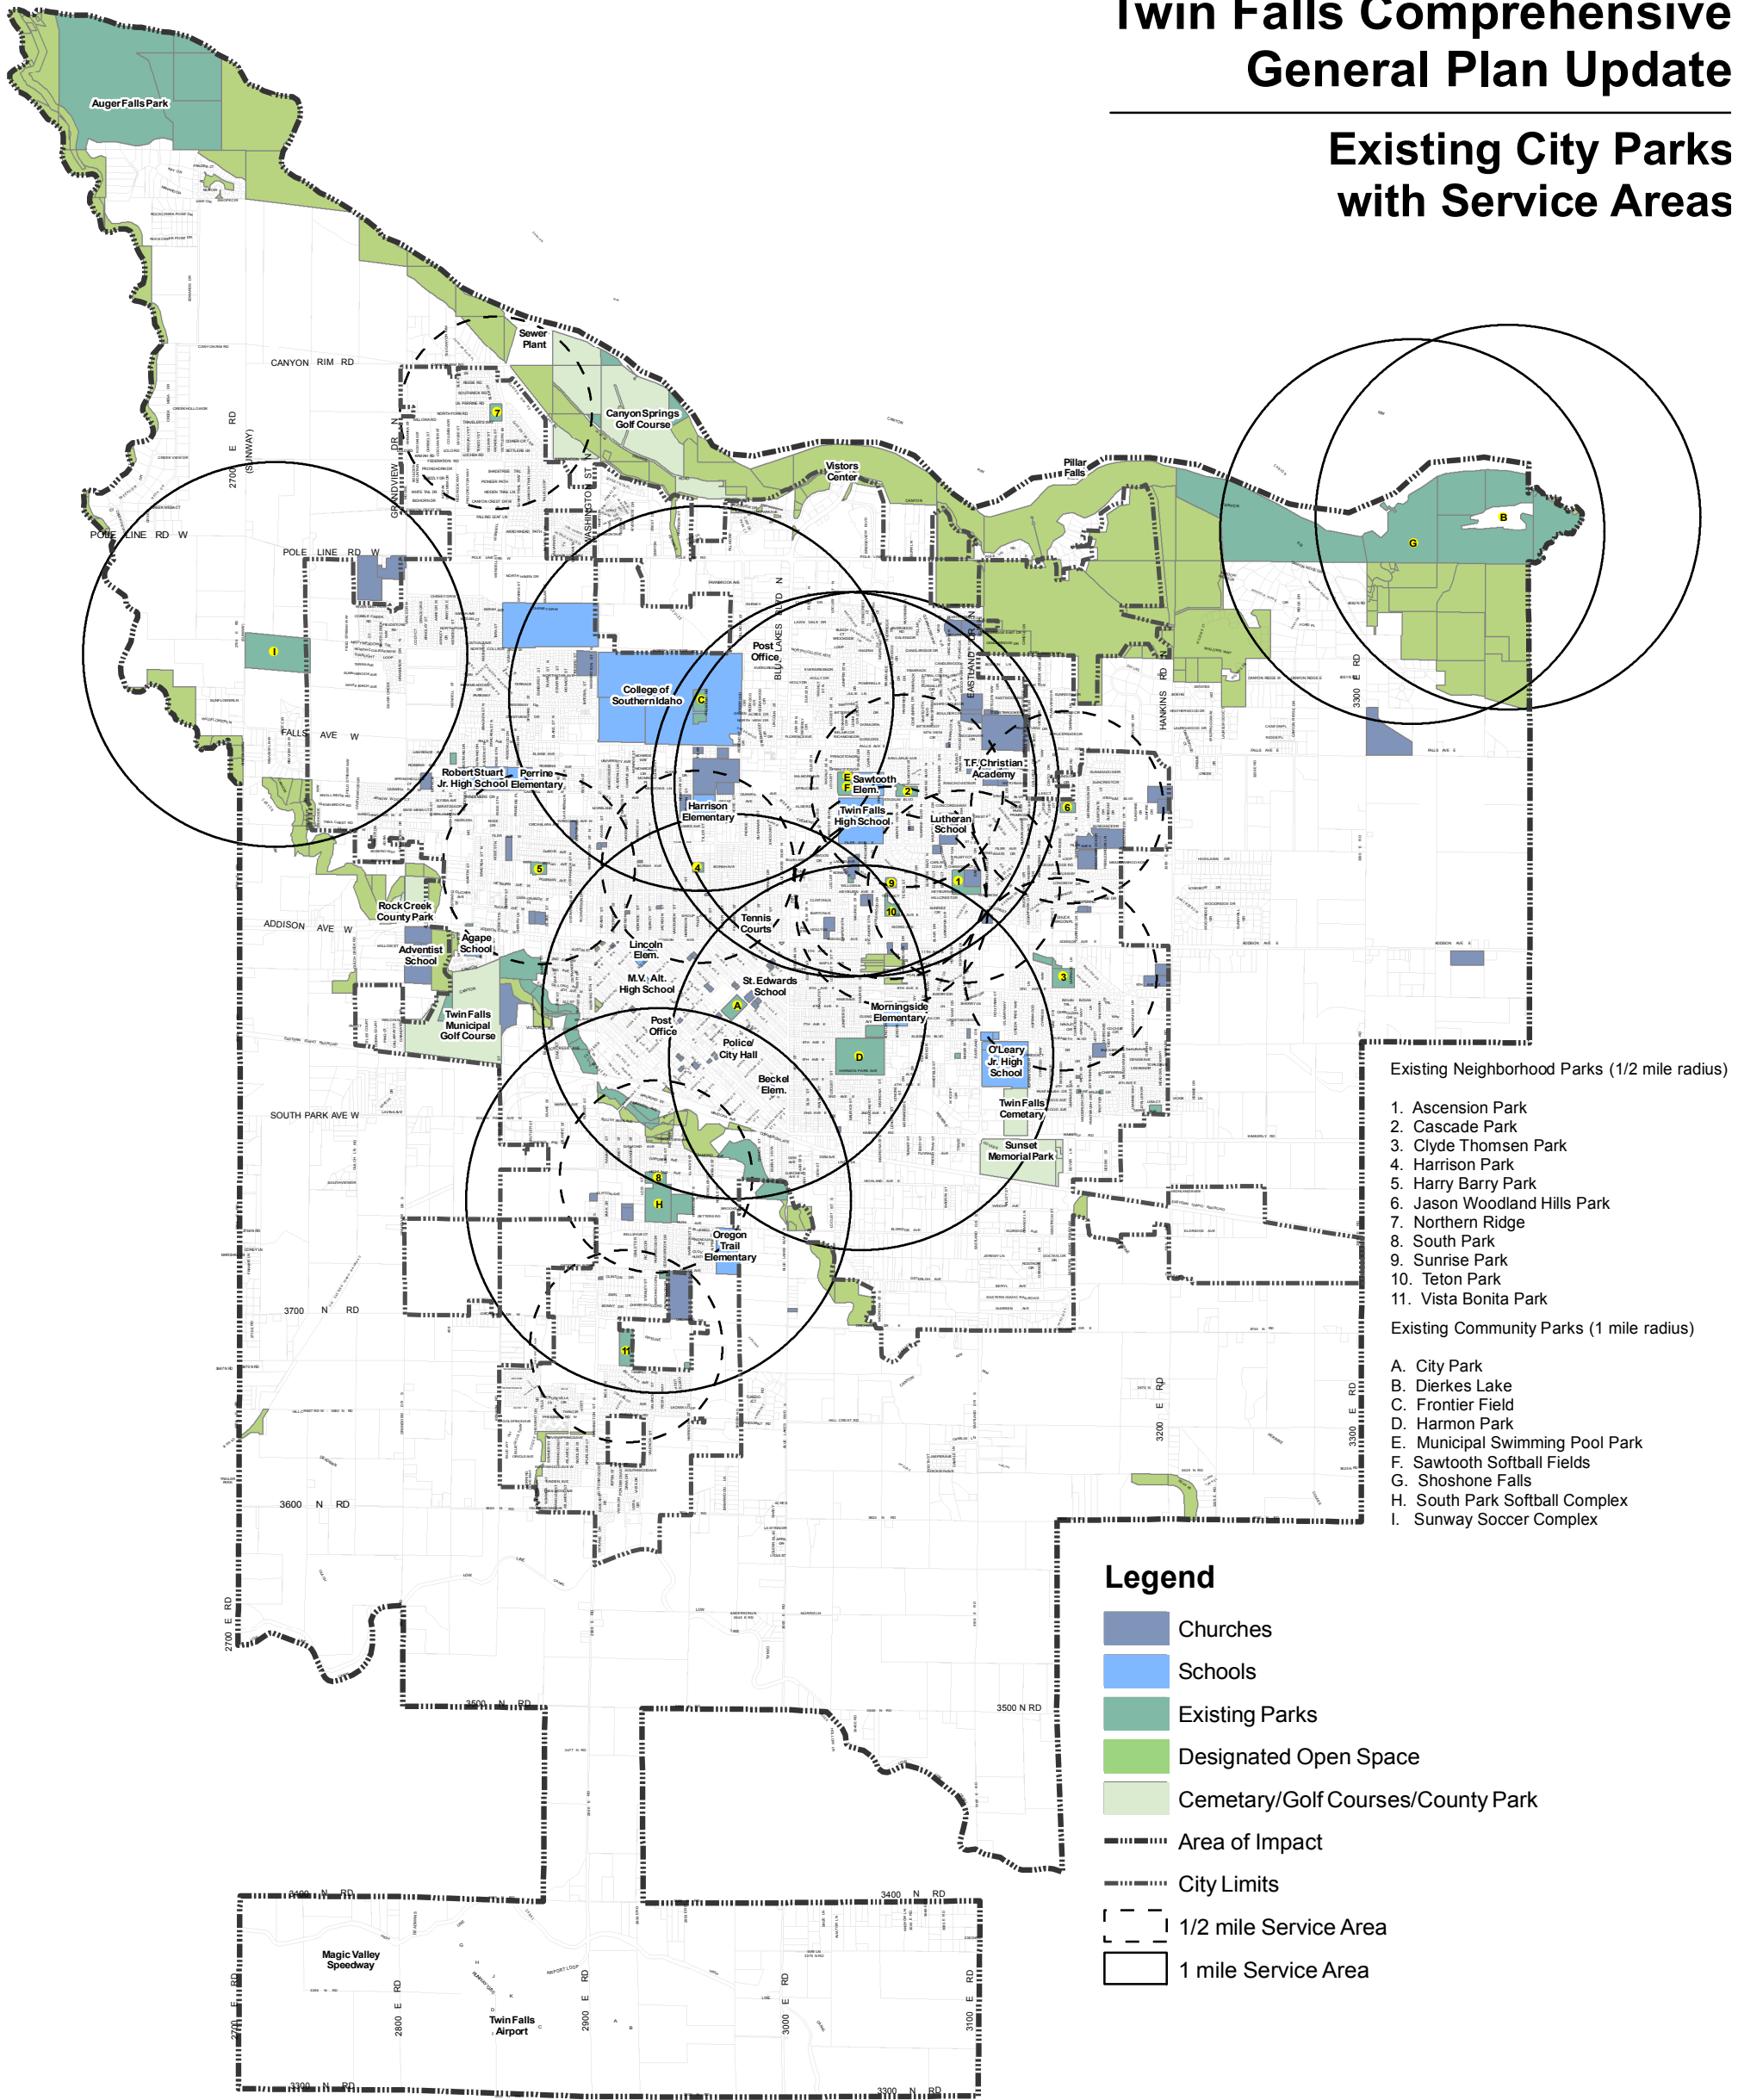

Twin Falls Comprehensive General Plan Update

Existing City Parks with Service Areas

Existing Neighborhood Parks (1/2 mile radius)

1. Ascension Park
2. Cascade Park
3. Clyde Thomsen Park
4. Harrison Park
5. Harry Barry Park
6. Jason Woodland Hills Park
7. Northern Ridge
8. South Park
9. Sunrise Park
10. Teton Park
11. Vista Bonita Park

Existing Community Parks (1 mile radius)

- A. City Park
- B. Dierkes Lake
- C. Frontier Field
- D. Haron Park
- E. Municipal Swimming Pool Park
- F. Sawtooth Softball Fields
- G. Shoshone Falls
- H. South Park Softball Complex
- I. Sunway Soccer Complex

Legend

- Churches
- Schools
- Existing Parks
- Designated Open Space
- Cemetary/Golf Courses/County Park
- Area of Impact
- City Limits
- 1/2 mile Service Area
- 1 mile Service Area